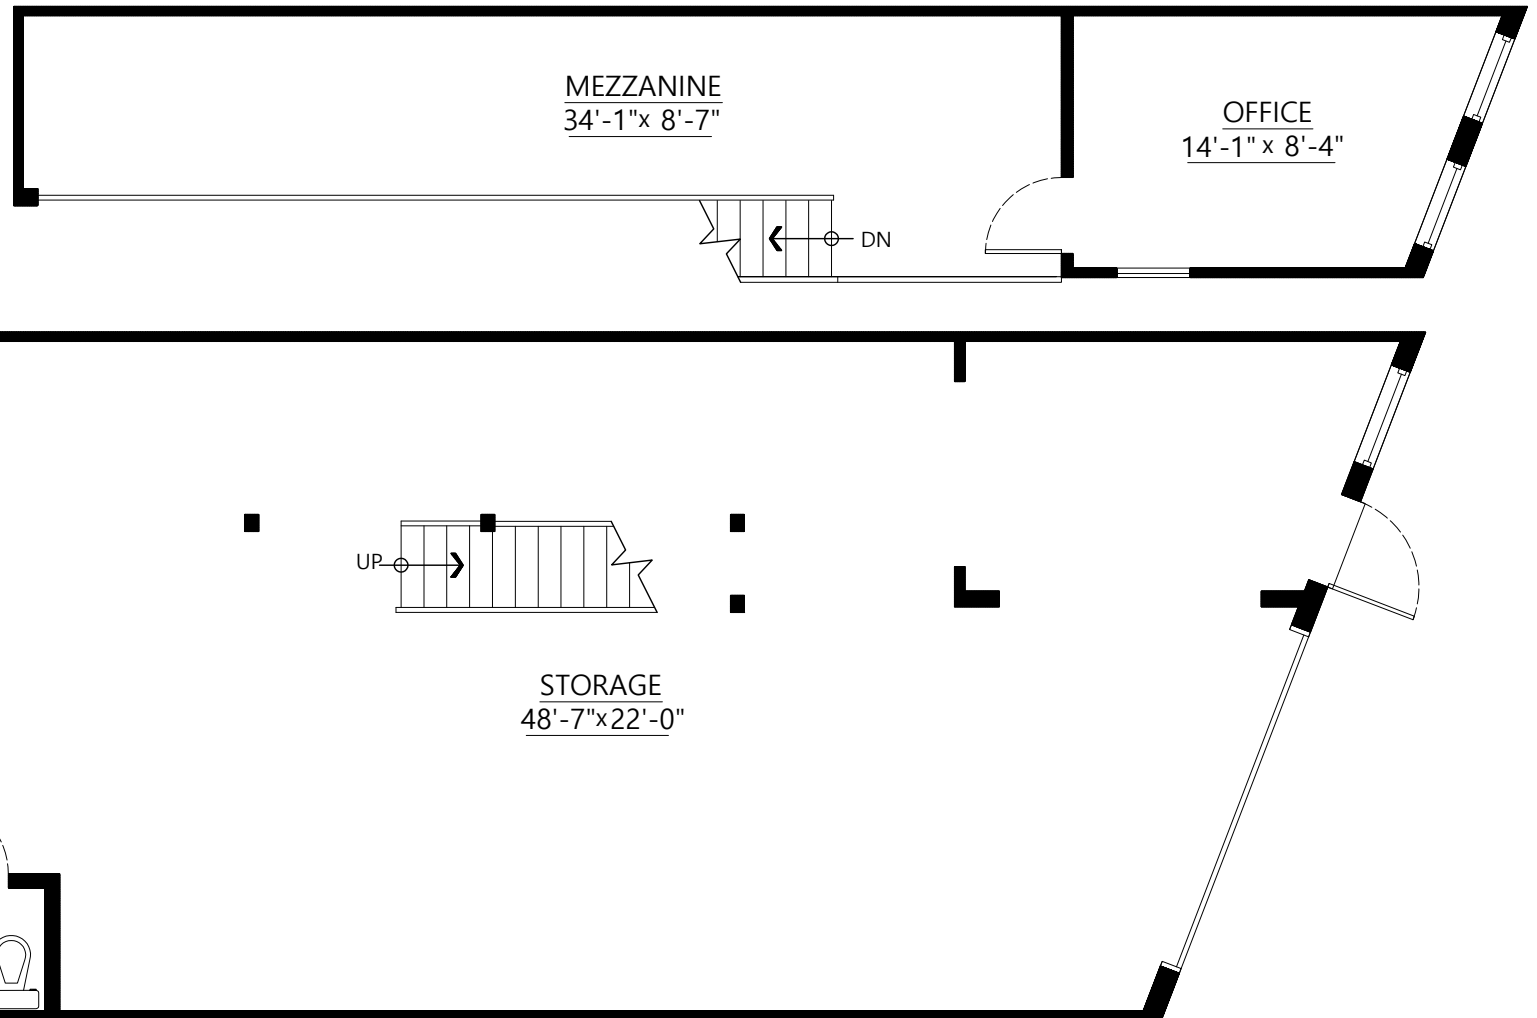

WESTROCK PROPERTY

604 929 9493

www.westrockproperty.com

59 Bewicke Ave North Vancouver, B.C.

Tenant Area : 1,033 sq.ft.

Mezzanine : 360 sq.ft.

Total : 1,393 sq.ft.

This floor plan is not intended for architectural/construction use.