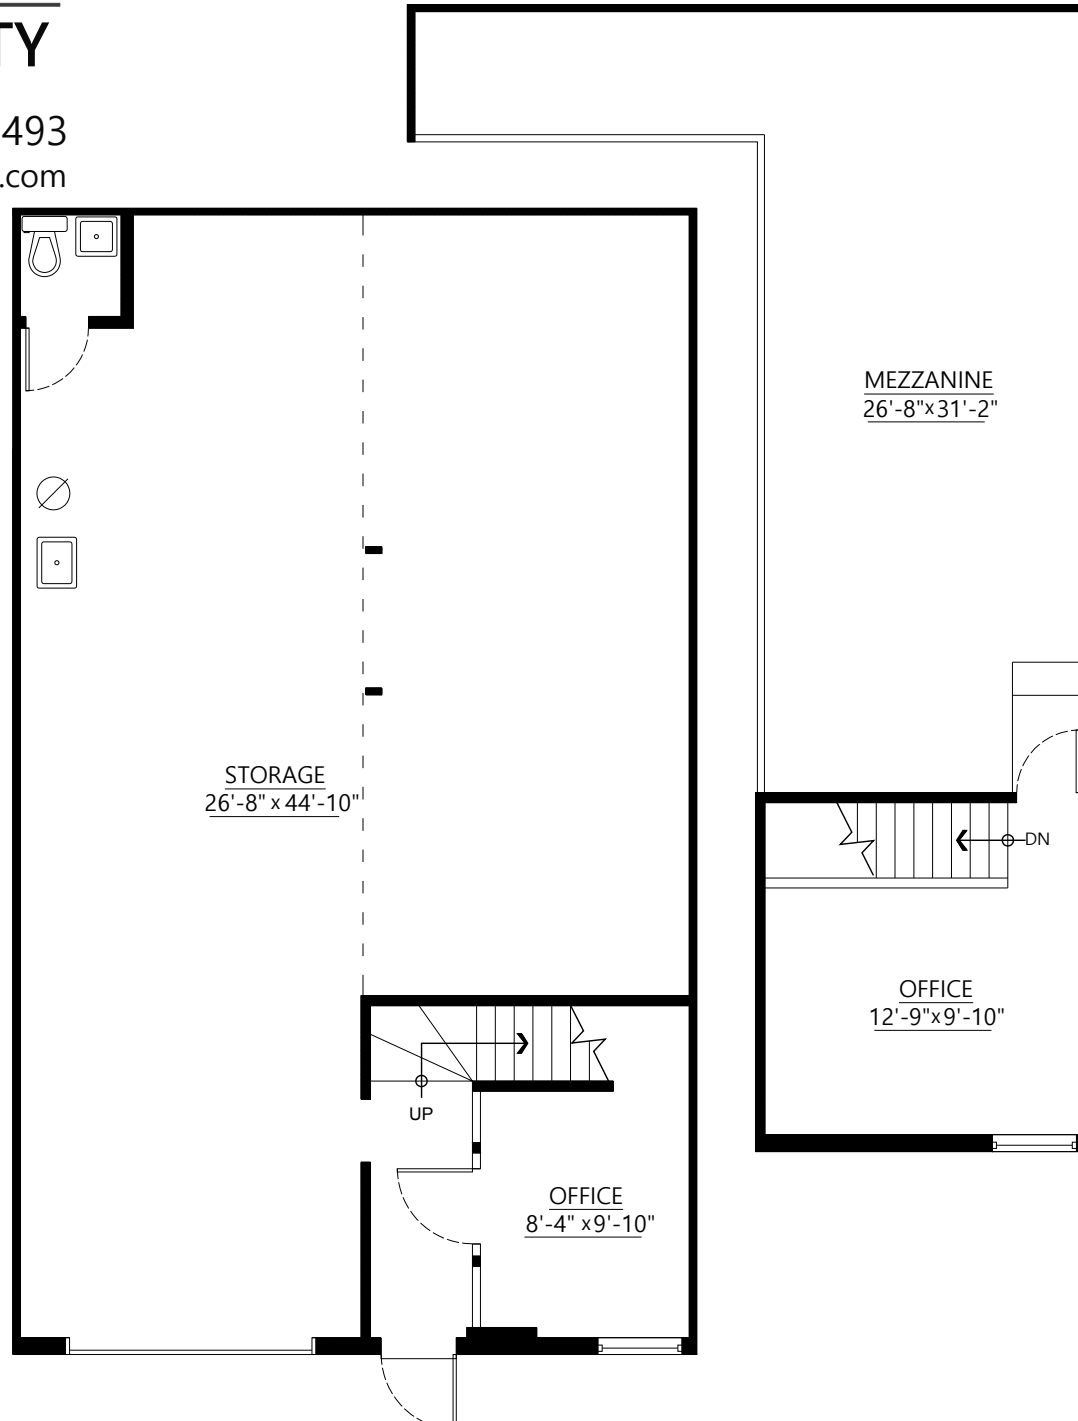

WESTROCK PROPERTY

604 929 9493

www.westrockproperty.com

53 Bewicke Ave North Vancouver, B.C.

Tenant Area : 1,249 sq.ft.

Mezzanine : 687 sq.ft.

Total : 1,936 sq.ft.

This floor plan is not intended for architectural/construction use.