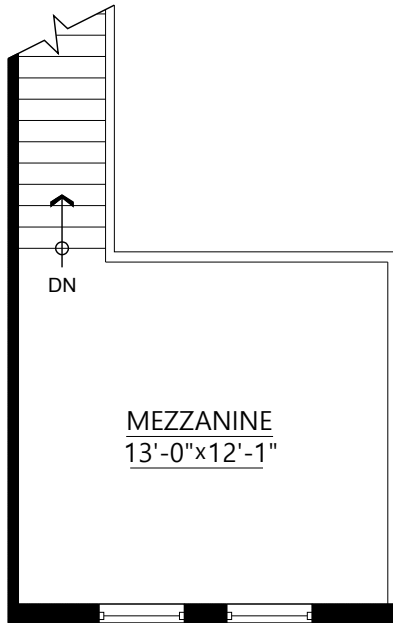

WESTROCK PROPERTY

604 929 9493

www.westrockproperty.com

51 Bewicke Ave North Vancouver, B.C.

Tenant Area : 1,247 sq.ft.

Mezzanine : 219 sq.ft.

Total : 1,466 sq.ft.

This floor plan is not intended for architectural/construction use.