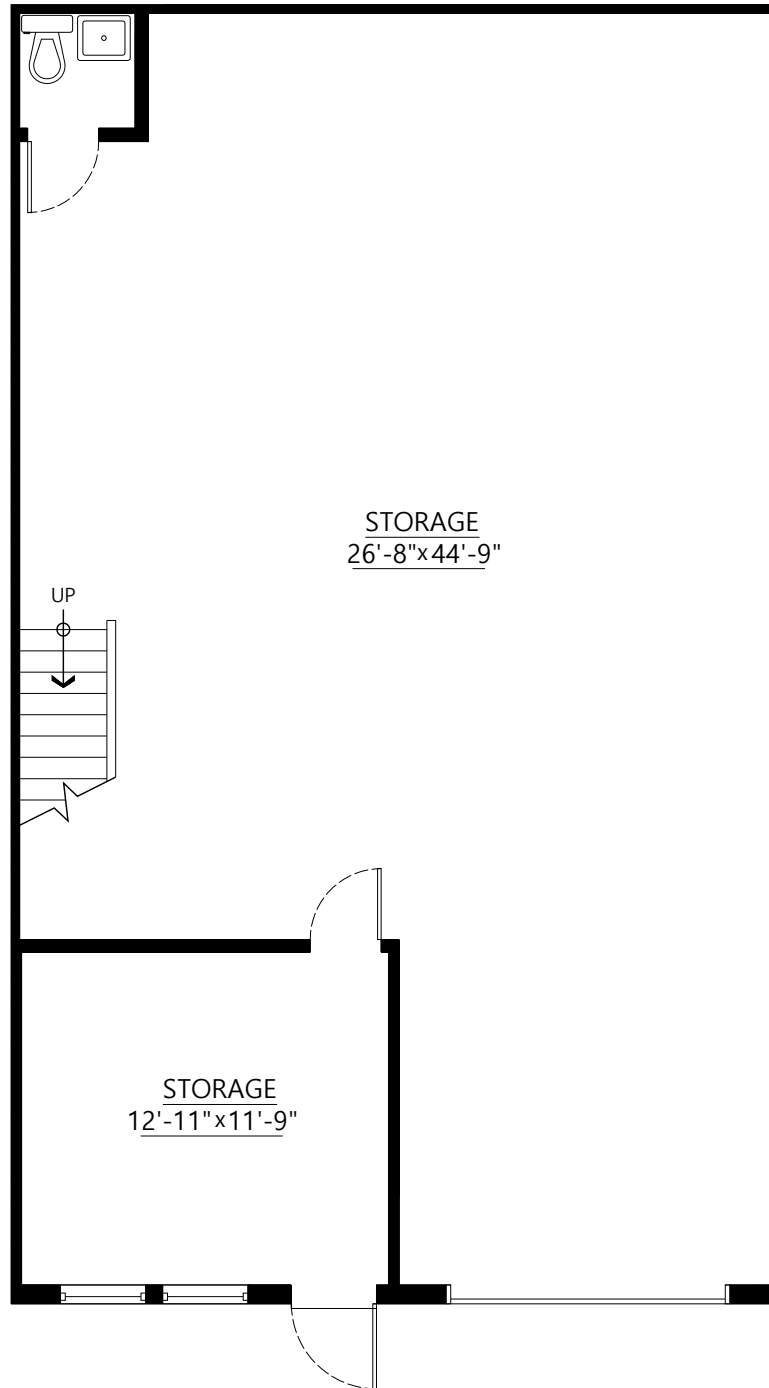

WESTROCK PROPERTY

604 929 9493

www.westrockproperty.com

51 Bewicke Ave North Vancouver, B.C.

Tenant Area : 1,247 sq.ft.

Mezzanine : 219 sq.ft.

Total : 1,466 sq.ft.

This floor plan is not intended for architectural/construction use.